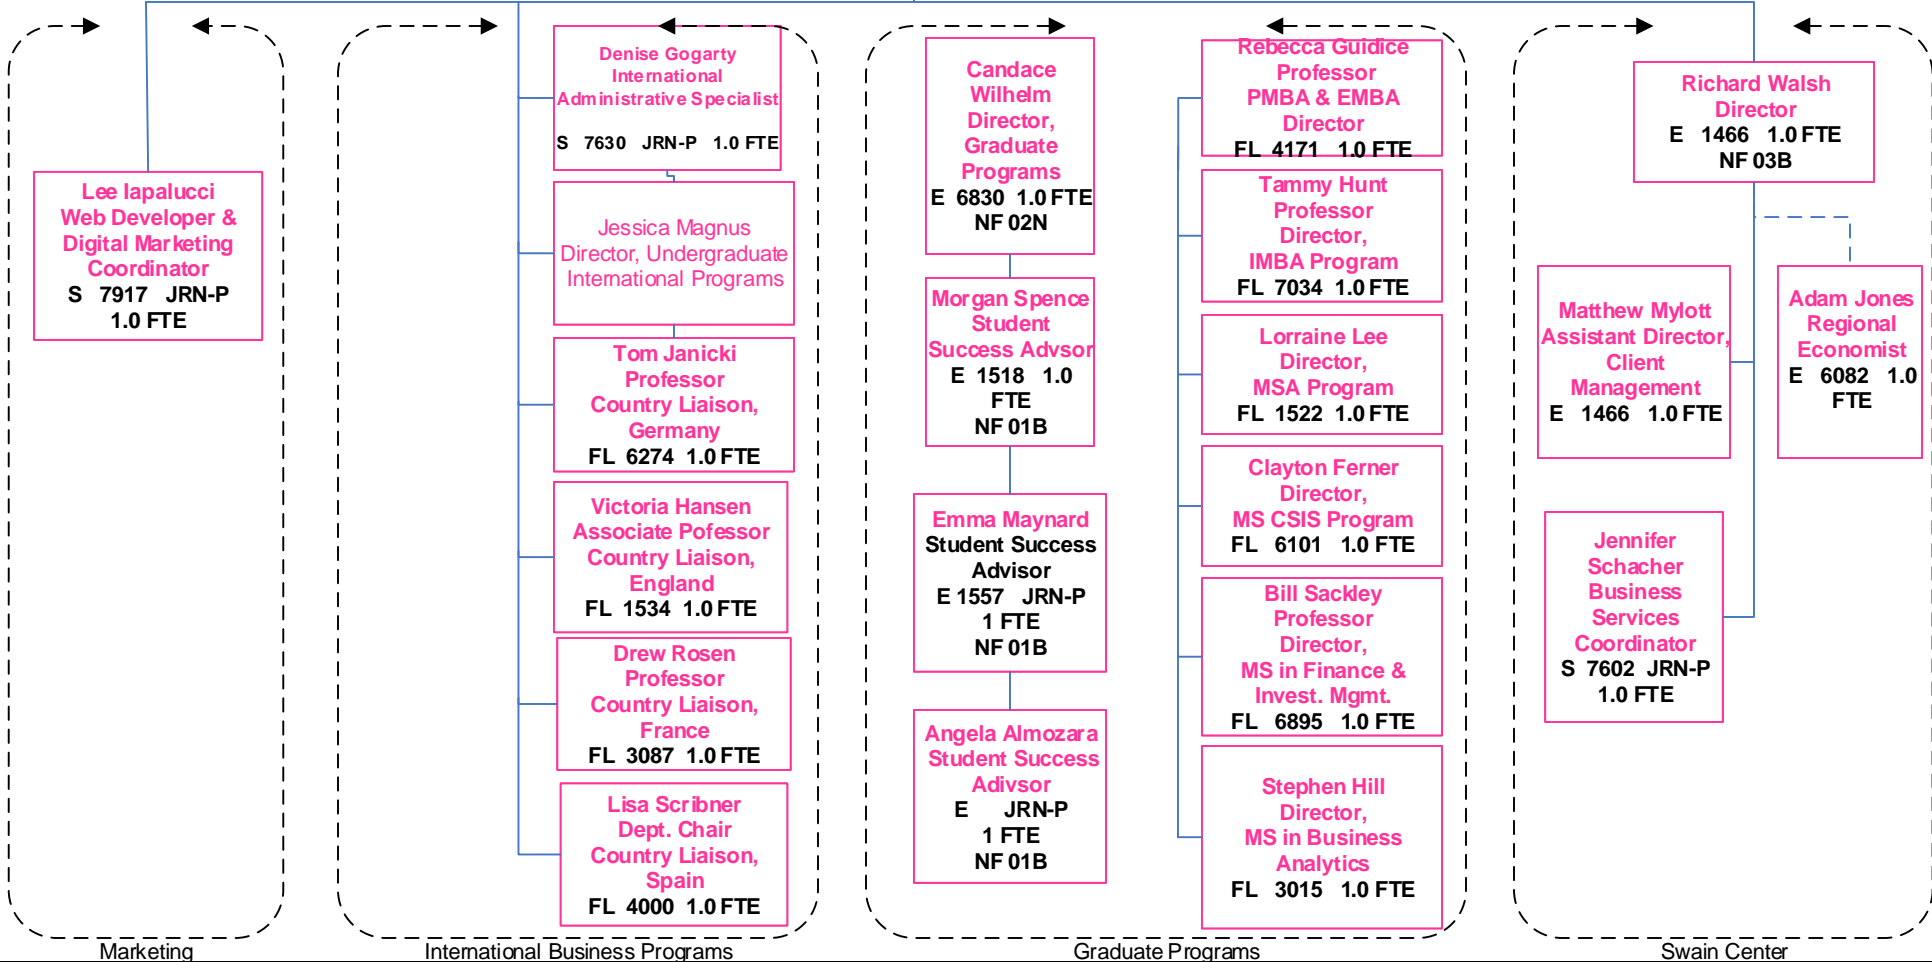

Cameron School of Business
Office of the Associate Dean - Graduate Programs

Robert T. Burrus
 Dean
 E 1037 1.0 FTE

Nivine Richie
 Associate Dean -
 Graduate Programs
 Professor of Finance
 Director, Online MBA
 E 2530 1.0 FTE

Laura Solt
 Executive Assistant

Marketing

International Business Programs

Graduate Programs

Swain Center