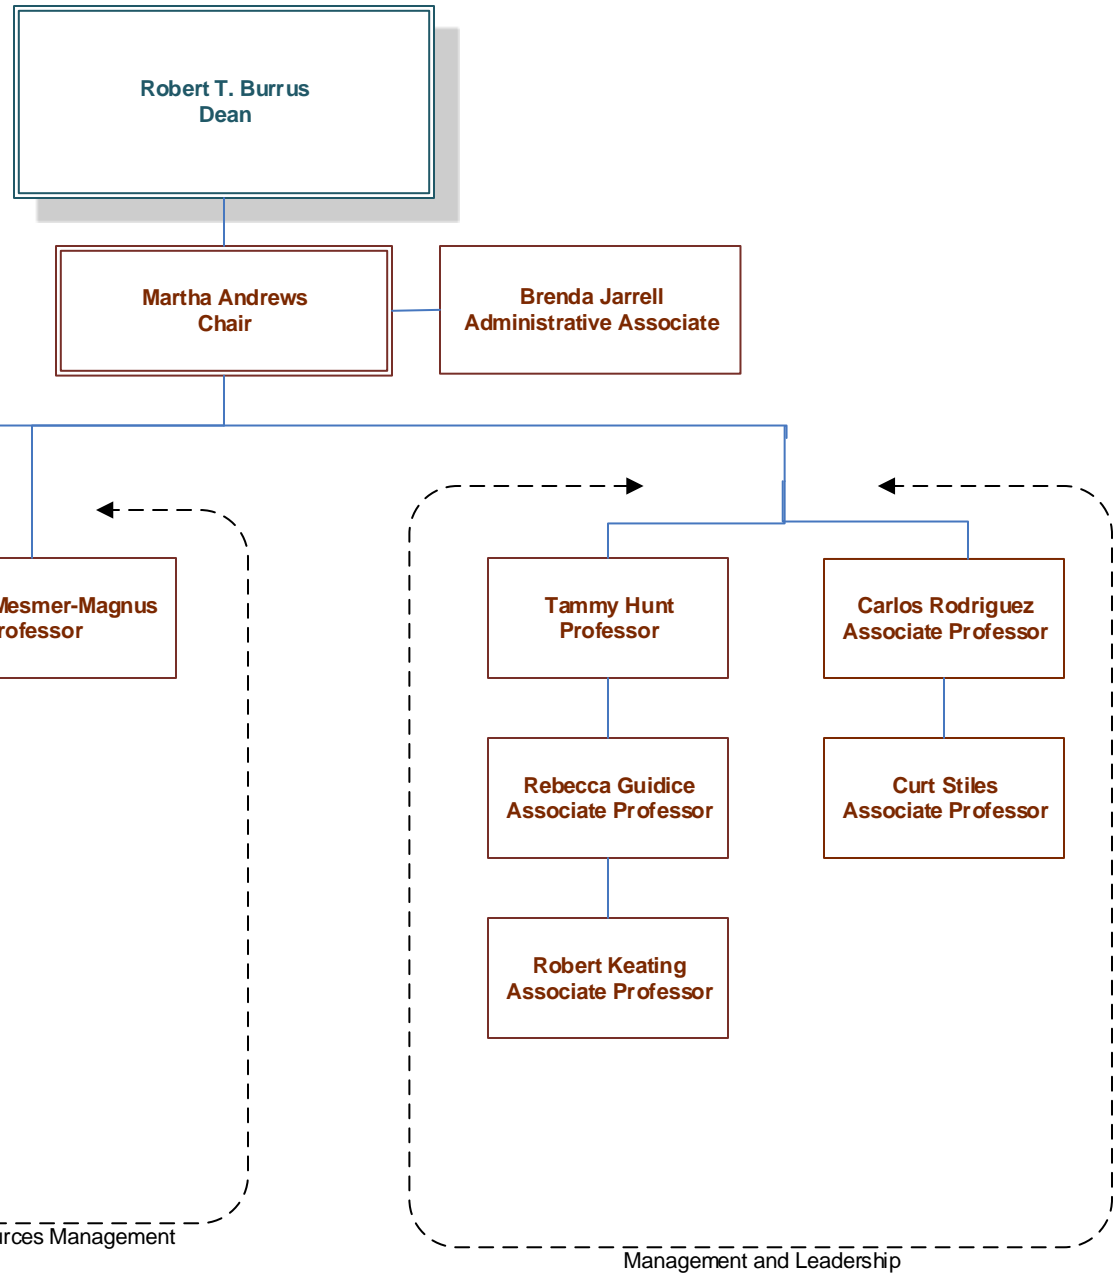

Marilyn Sheerer
 Provost and Vice Chancellor

Jane Bailey
 Business Officer

Robert T. Burrus
 Dean

Donna Kurtz
 Executive Assistant

*Cameron School of Business
Office of the Associate Dean -
Undergraduate Programs
March, 2016*

Cameron School of Business
Office of the Associate Dean -
Graduate Programs
March, 2016

Cameron School of Business
Department of Accountancy & Business Law
March, 2016

Cameron School of Business
Department of Economics & Finance
March, 2016

Robert T. Burrus
Dean

Nivine Richie
Chair

Lolly Williams
Administrative Associate

Cameron School of Business
Department of Management
March, 2016

Cameron School of Business
Department of Marketing
March, 2016