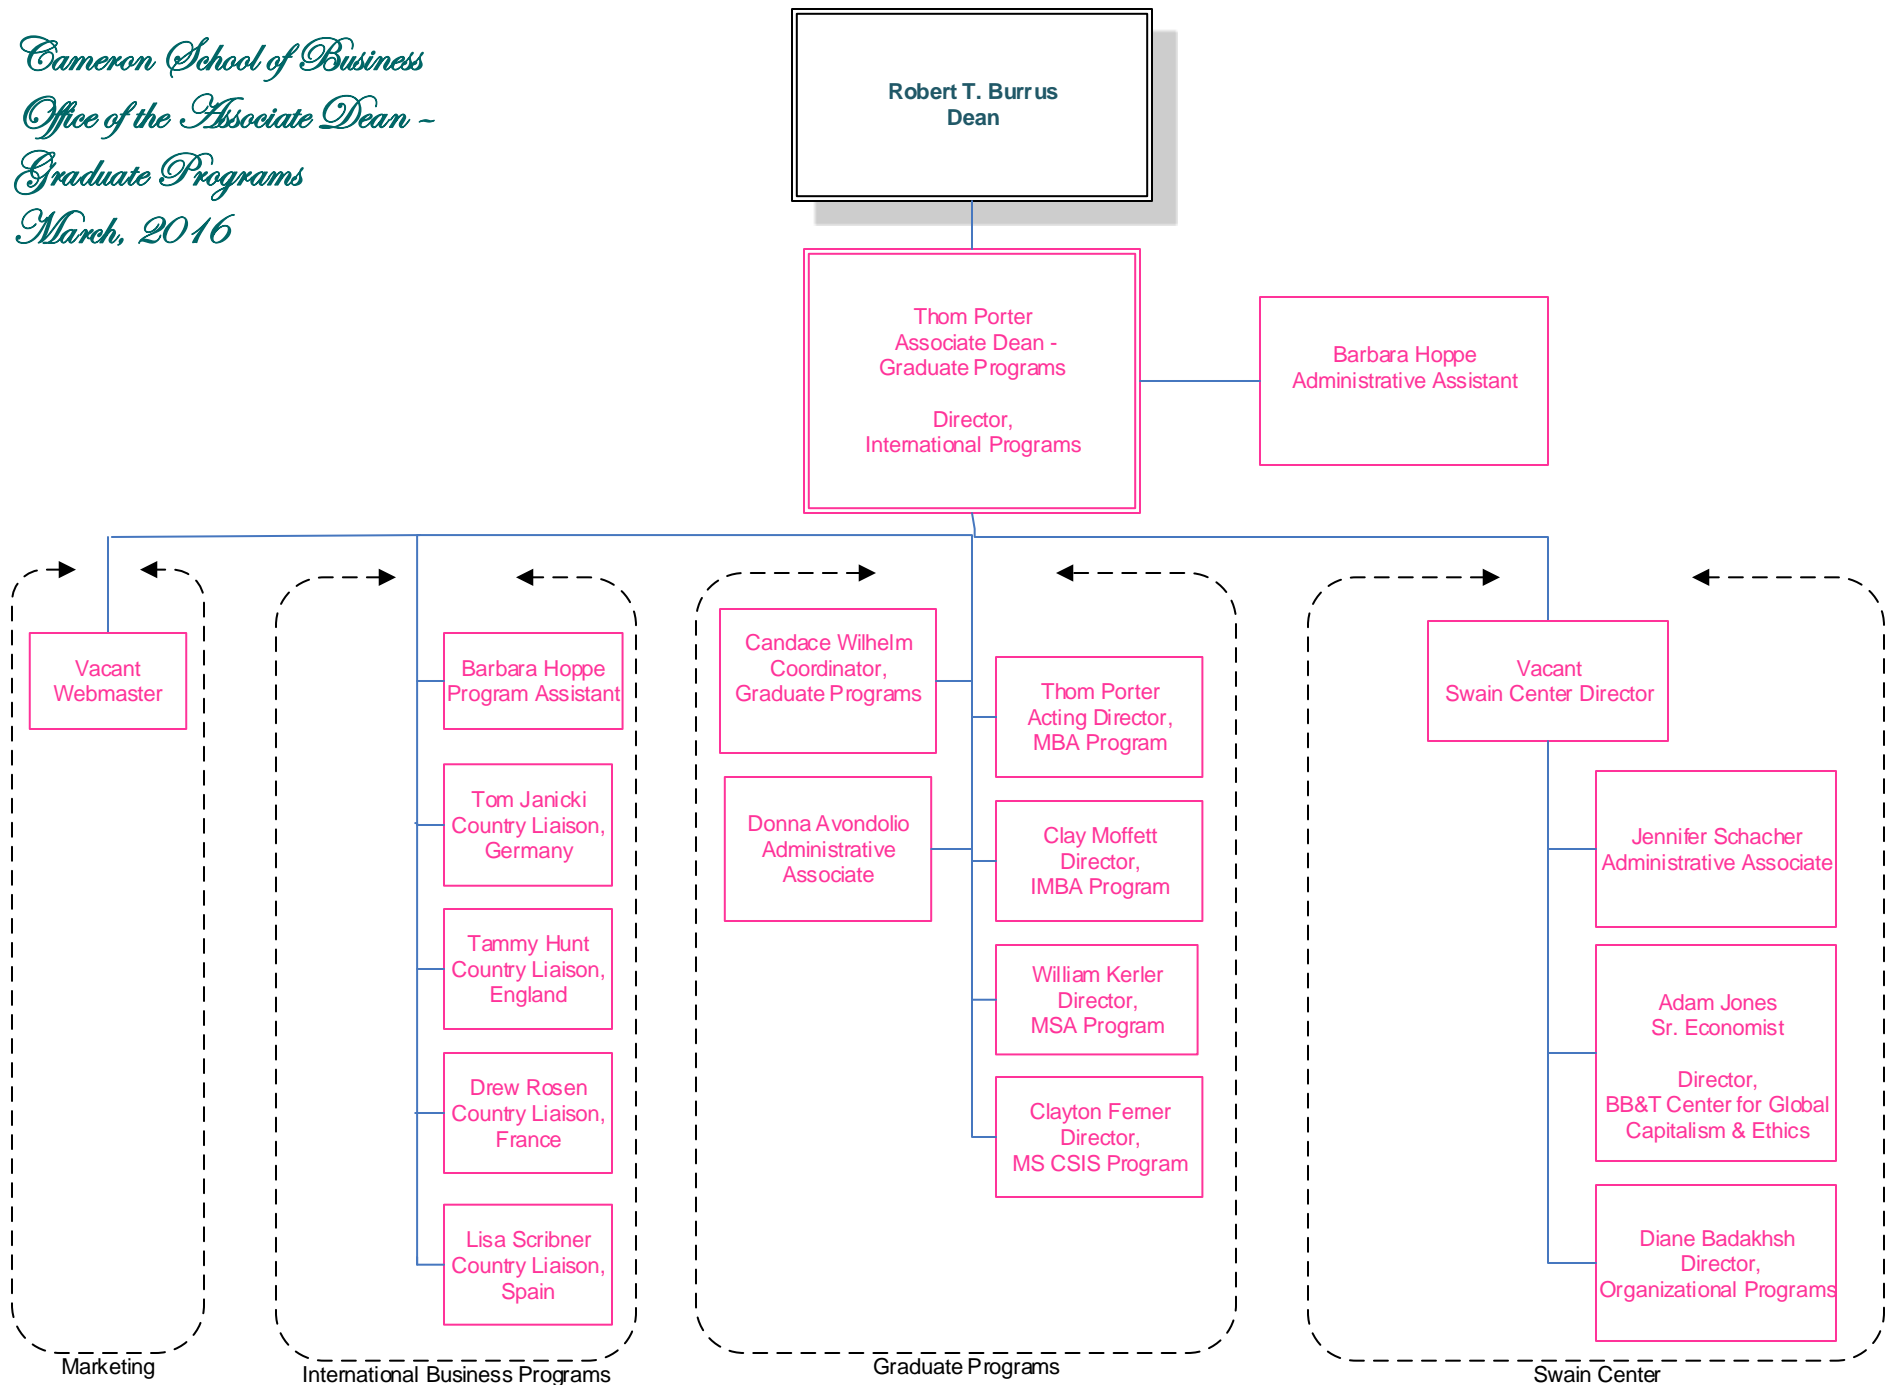

Cameron School of Business
Office of the Associate Dean -
Graduate Programs
March, 2016