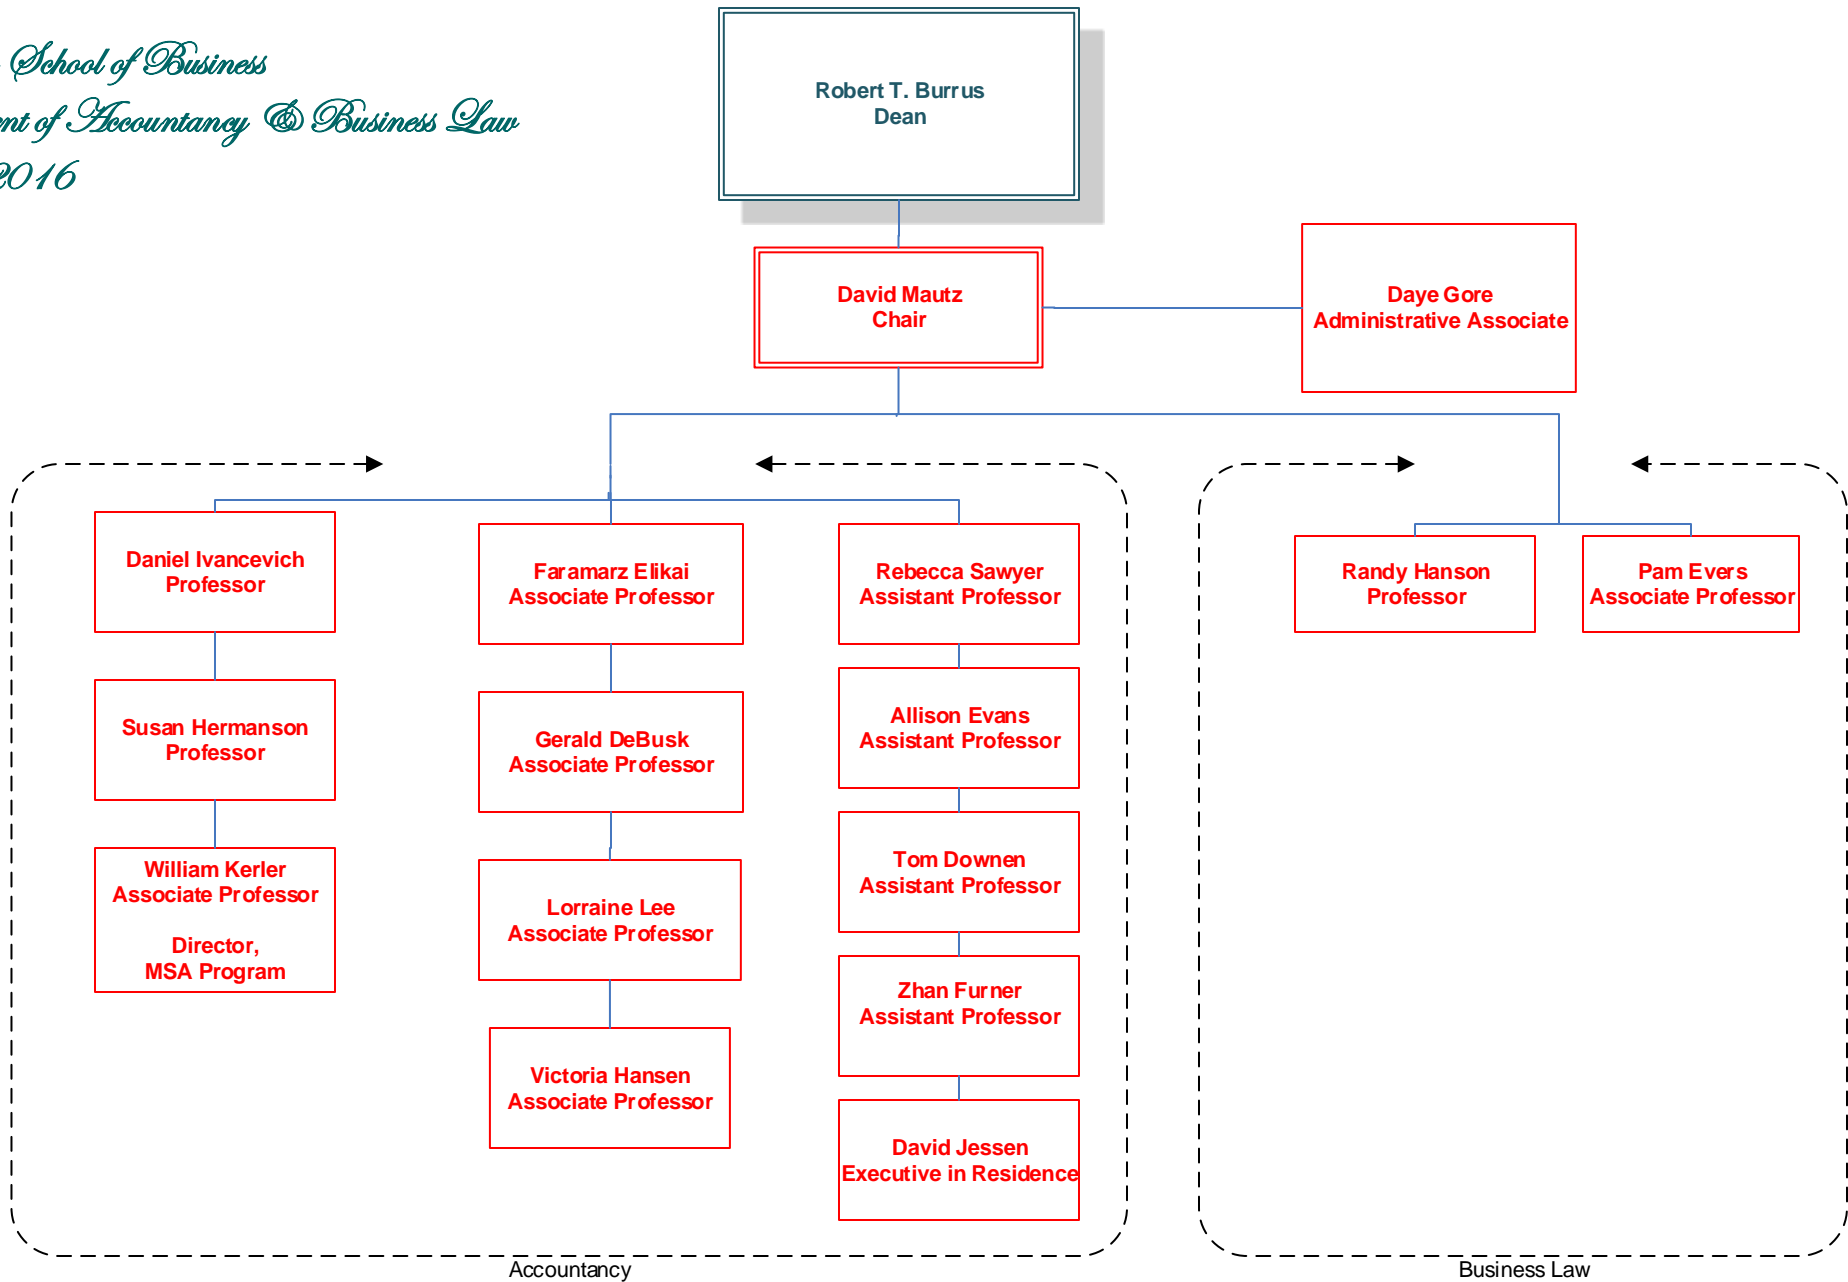

Cameron School of Business
Department of Accountancy & Business Law
March, 2016