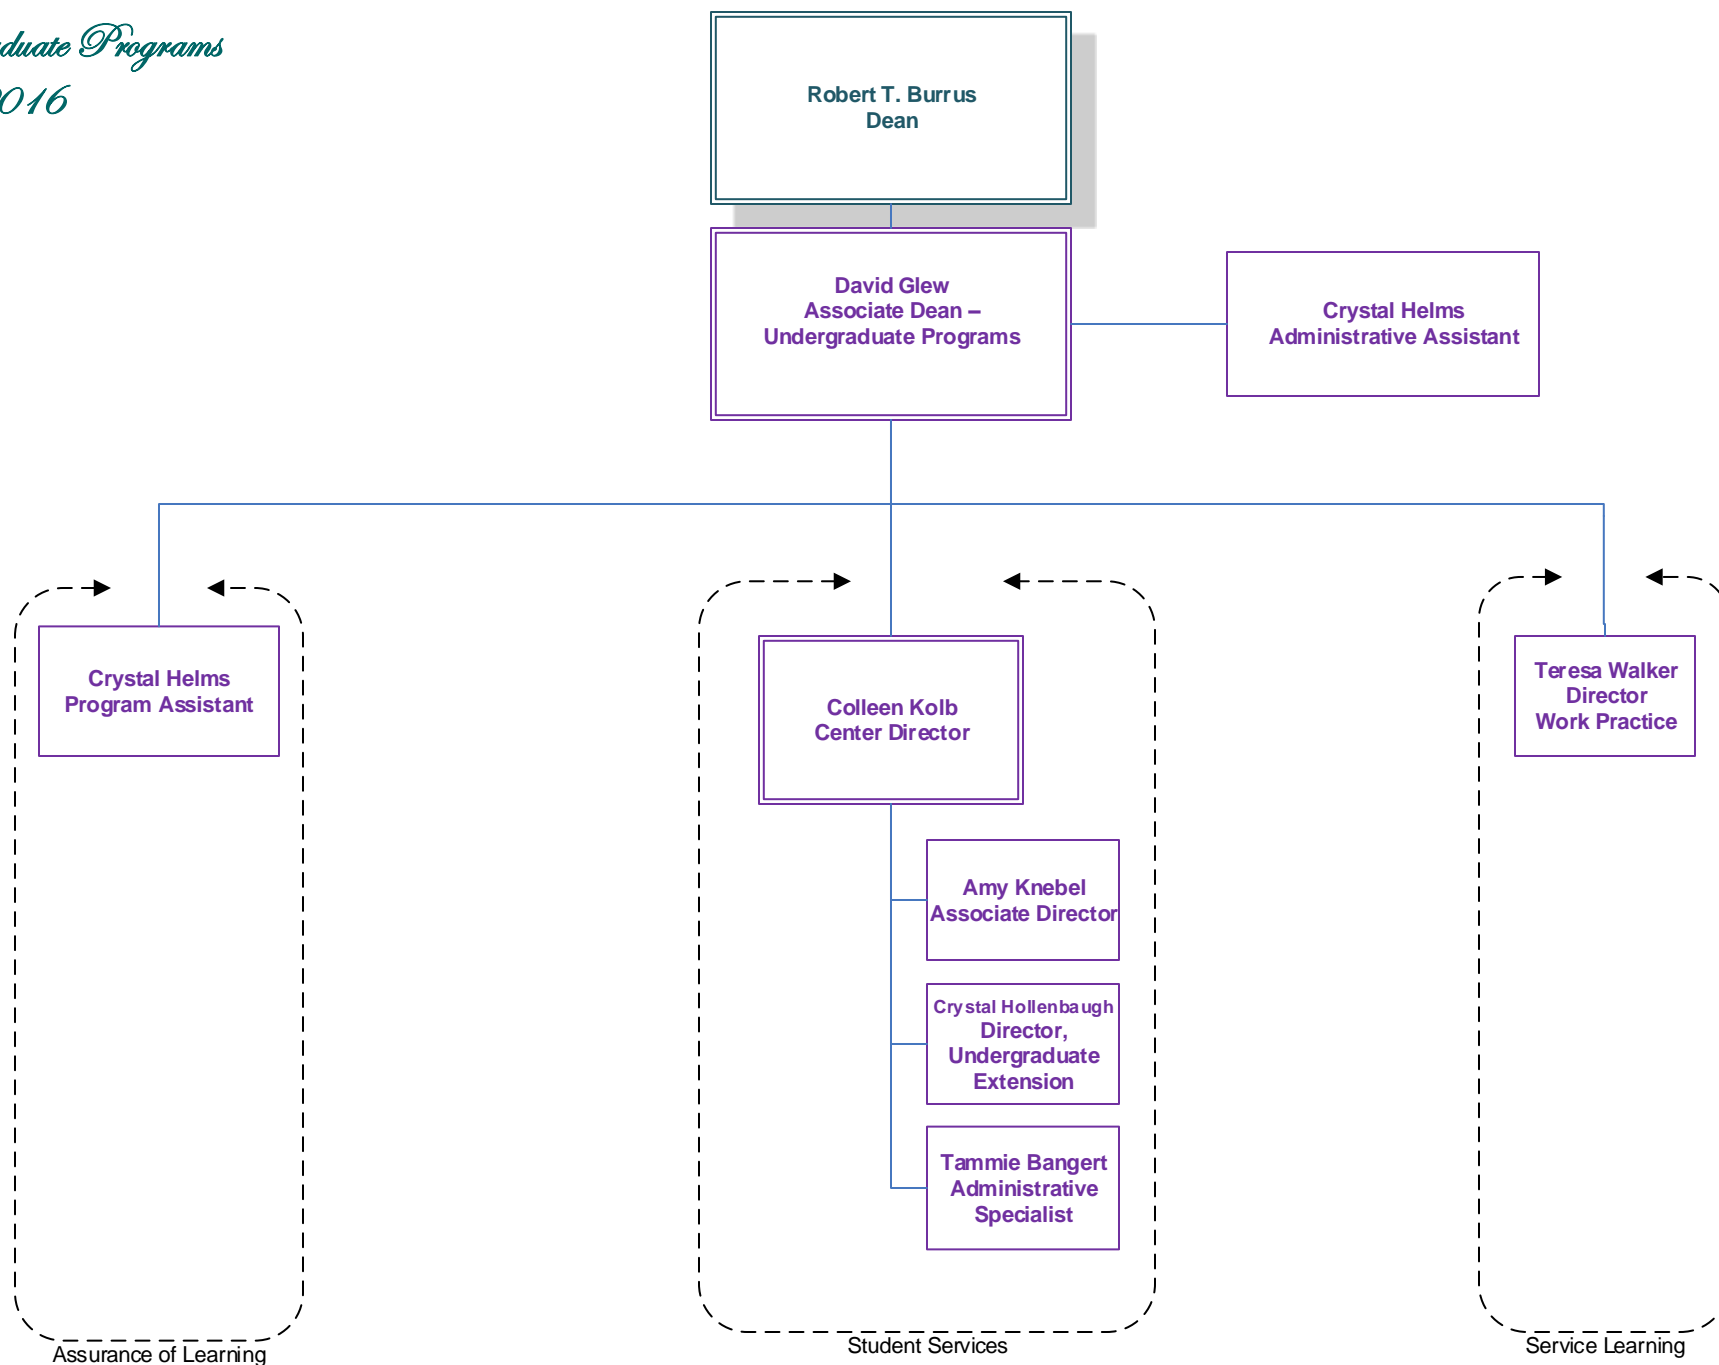

Marilyn Sheerer
 Provost and Vice Chancellor

Jane Bailey
 Business Officer

Robert T. Burrus
 Dean

Donna Kurtz
 Executive Assistant

*Cameron School of Business
Office of the Associate Dean -
Undergraduate Programs
March, 2016*

Cameron School of Business
Office of the Associate Dean -
Graduate Programs
March, 2016

Cameron School of Business
Department of Accountancy & Business Law
March, 2016

Cameron School of Business
Department of Economics & Finance
March, 2016

Robert T. Burrus
Dean

Nivine Richie
Chair

Lolly Williams
Administrative Associate

Cameron School of Business
Department of Management
March, 2016

Cameron School of Business
Department of Marketing
March, 2016