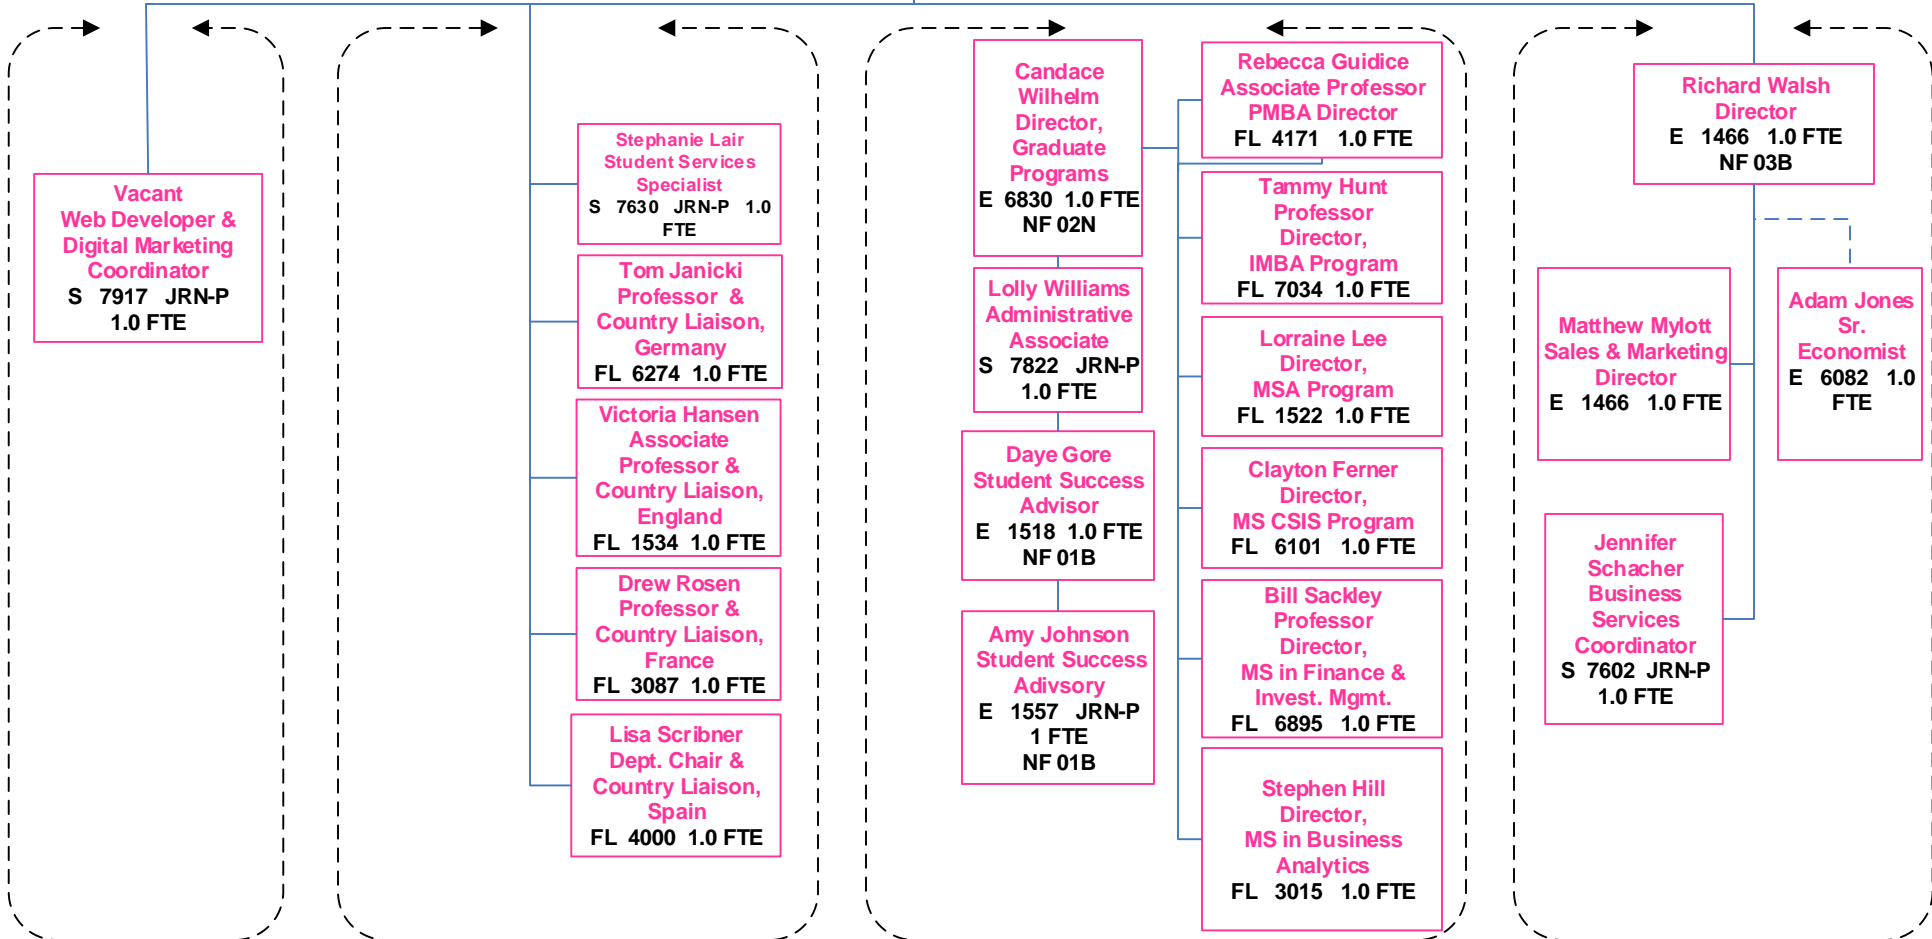

Cameron School of Business
Office of the Associate Dean - Graduate Programs

Robert T. Burrus
 Dean
 E 1037 1.0 FTE

Nivine Richie
 Associate Dean -
 Graduate Programs
 Director, EMBA & Online MBA
 Director, CSB Marketing Team
 E 2530 1.0 FTE

Marketing

International Business Programs

Graduate Programs

Swain Center